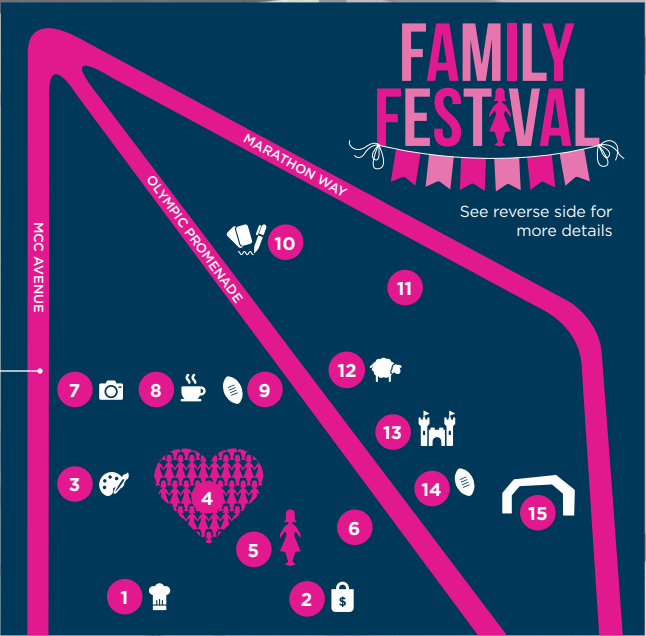

**DID YOU  
HAVE A  
FAMILY  
FUN DAY?**

Share your photos and stories from today on social media

@BCNApinklady  
#StandWithMeAtTheG  
#FieldOfWomen

Field of Women Major Event Partners

BCNA Foundation Partner

Field of Women Event Partners

BCNA Major Partners

Kindly printed by waratah GROUP

WELLINGTON PARADE SOUTH

YARRA PARK

**FAMILY FESTIVAL ZONE**

Gold coin donation encouraged at activities

See reverse side for more details

JOLIMONT ROAD

PUNT ROAD

← TO CITY VIA FOOT BRIDGE  
FLINDERS STREET STATION  
BATMAN AVENUE TRAM STOP

- GENERAL AREA**
- A** Meeting point A
  - B** Meeting point B
  - C** Meeting point C
  - D** Meeting point D
  - E** Volunteer sign-in

MEETING POINTS | MERCHANDISE STANDS | REGISTRATION AREA | TICKET SALES | RESTROOMS | VERONICA

VIA LINK BRIDGE  
OLYMPIC PARK TRAM STOP

RICHMOND STATION  
SWAN STREET TRAM STOP →

LINK BRIDGE

LINK BRIDGE

BRUNTON AVENUE